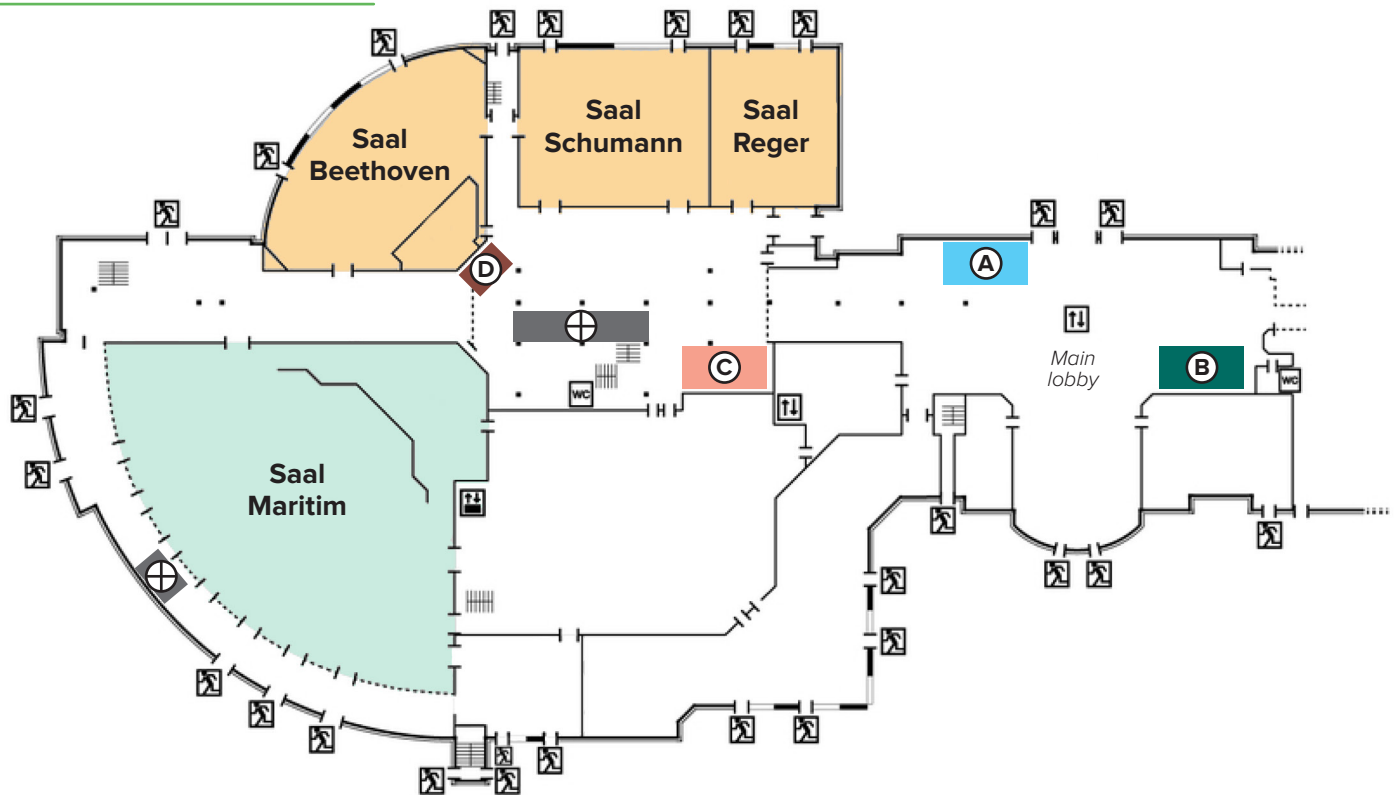

Venue map

1st floor

6

Ground floor

- A Registration
- B Cloak room
- C Learning Café Area
- D Selfie Wall and Speakers' Corner
- E Interview corner
- F Structured networking area
- ⊕ Lunch and coffee station