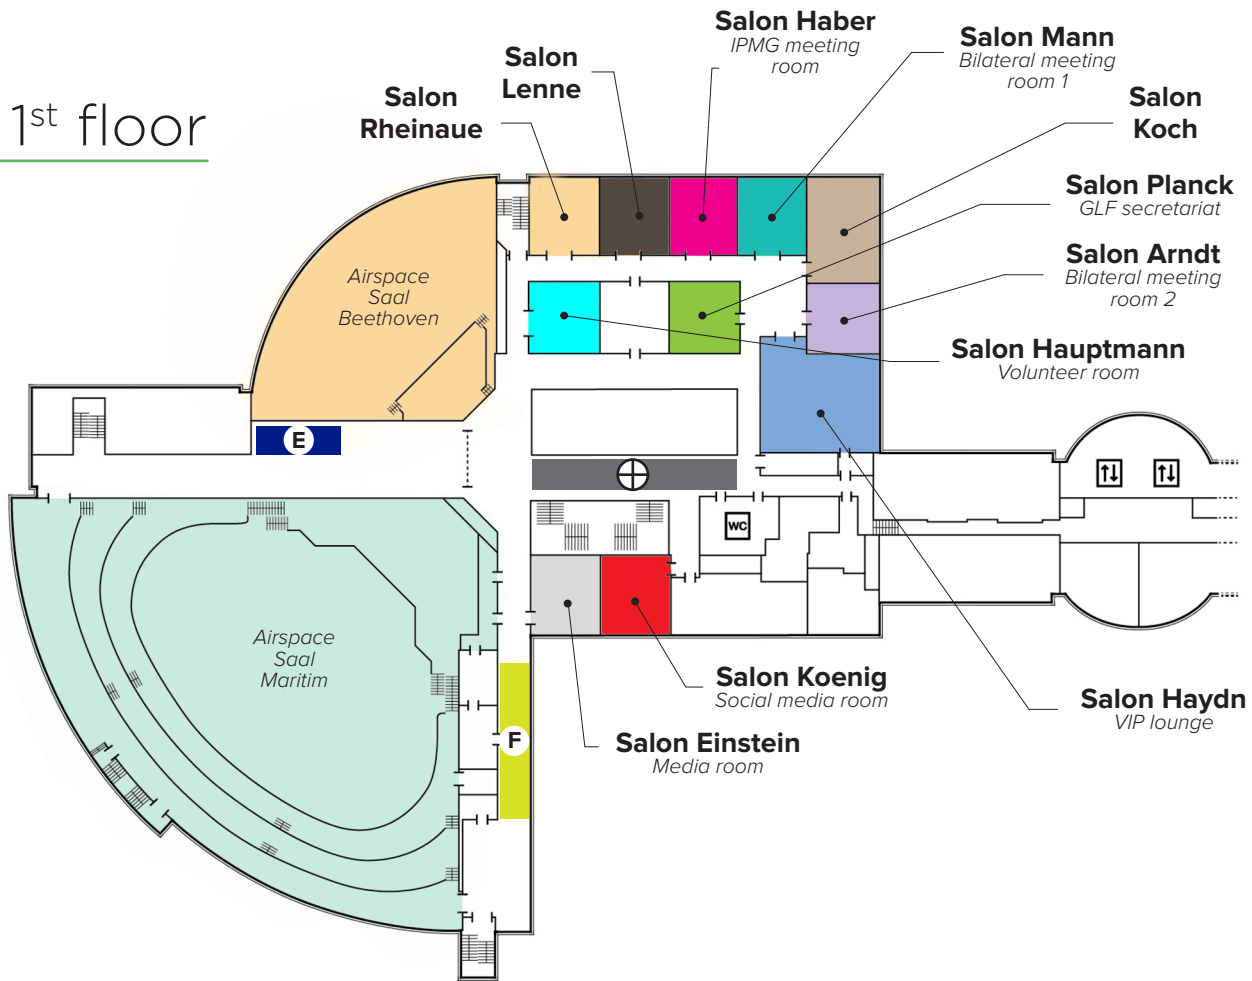

Venue map

1st floor

6

Ground floor

- A Registration
- B Cloak room
- C Learning Café Area
- D Selfie Wall and Speakers' Corner
- E Interview corner
- F Structured networking area
- ⊕ Lunch and coffee station