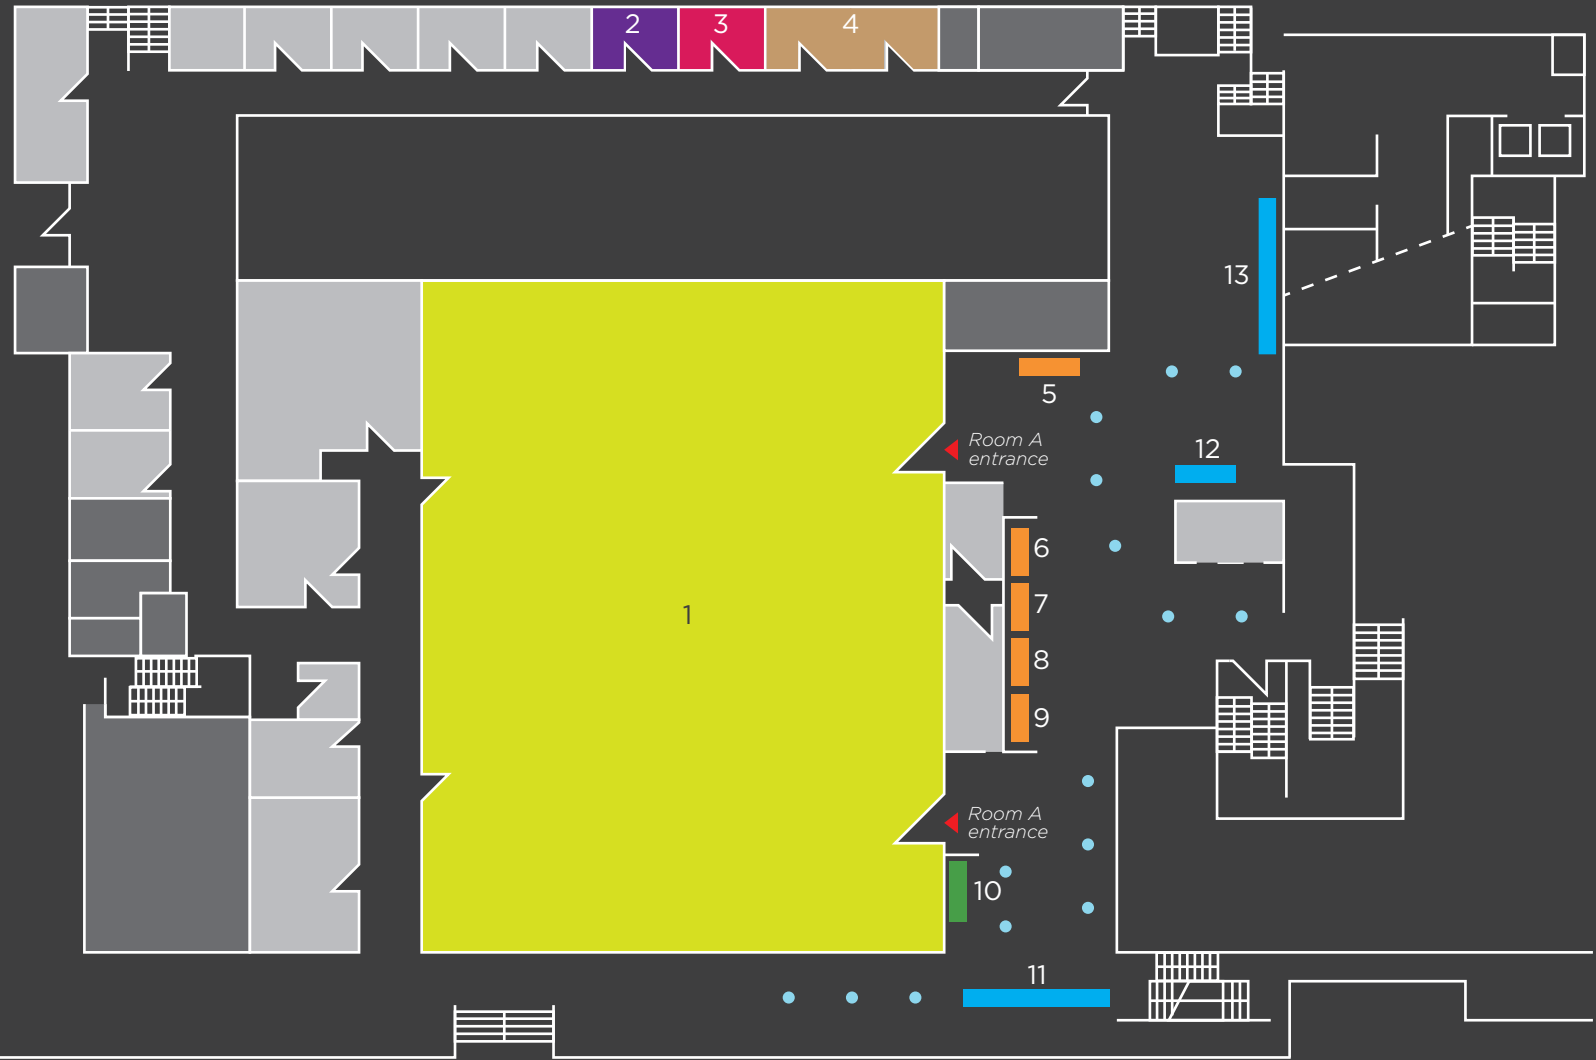

Global Landscapes Forum

GLF Kyoto 2019 venue map

International Conference Center, Kyoto, Japan

## Legend

- |  |  |
|--|--|
| 1. Room A - Plenary                                  | 8. Kyoto city  |
| 2. Room J1 - Media Working/Interview Room            | 9. Center for International Forestry Research (CIFOR)  |
| 3. Room J2 - GLF Secretariat                         | 10. United Nations Programme on Reducing Emissions from Deforestation and Forest Degradation (UNREDD) virtual art exhibition |
| 4. Room K - Bilaterals other Meetings                | 11. Snacks corner  |
| 5. International Tropical Timber Organization (ITTO) | 12. Drink corner   |
| 6. United Nations University (UNU)                   | 13. Buffet lunch   |
| 7. Kyoto University                                  |  |