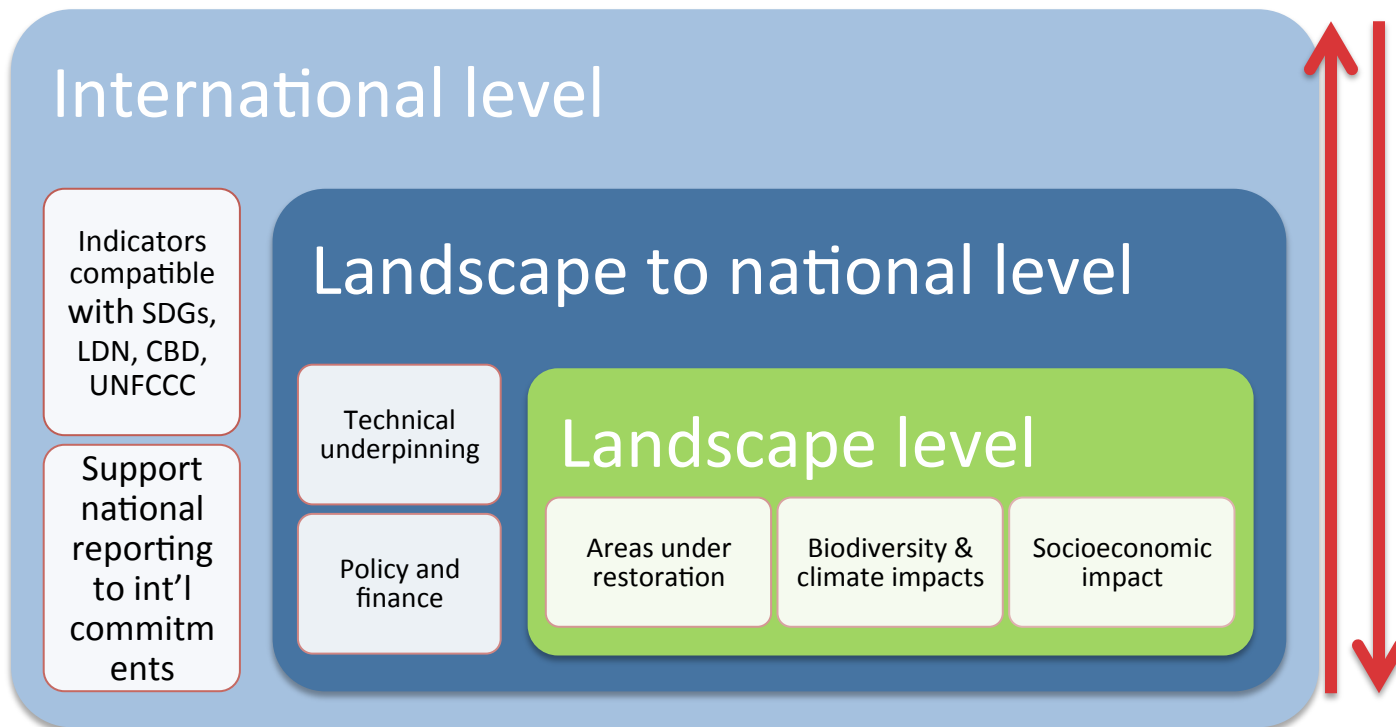

The background of the slide is a scenic landscape. The top portion shows a range of mountains with snow-capped peaks under a blue sky with white clouds. The bottom portion shows a lush green valley with a small building and trees.

Bonn Challenge Barometer of Progress

Dr. Radhika Dave

Global Landscapes Forum

December 19, 2017

Flows of information incorporated in the Barometer

Conceptual model for the Barometer